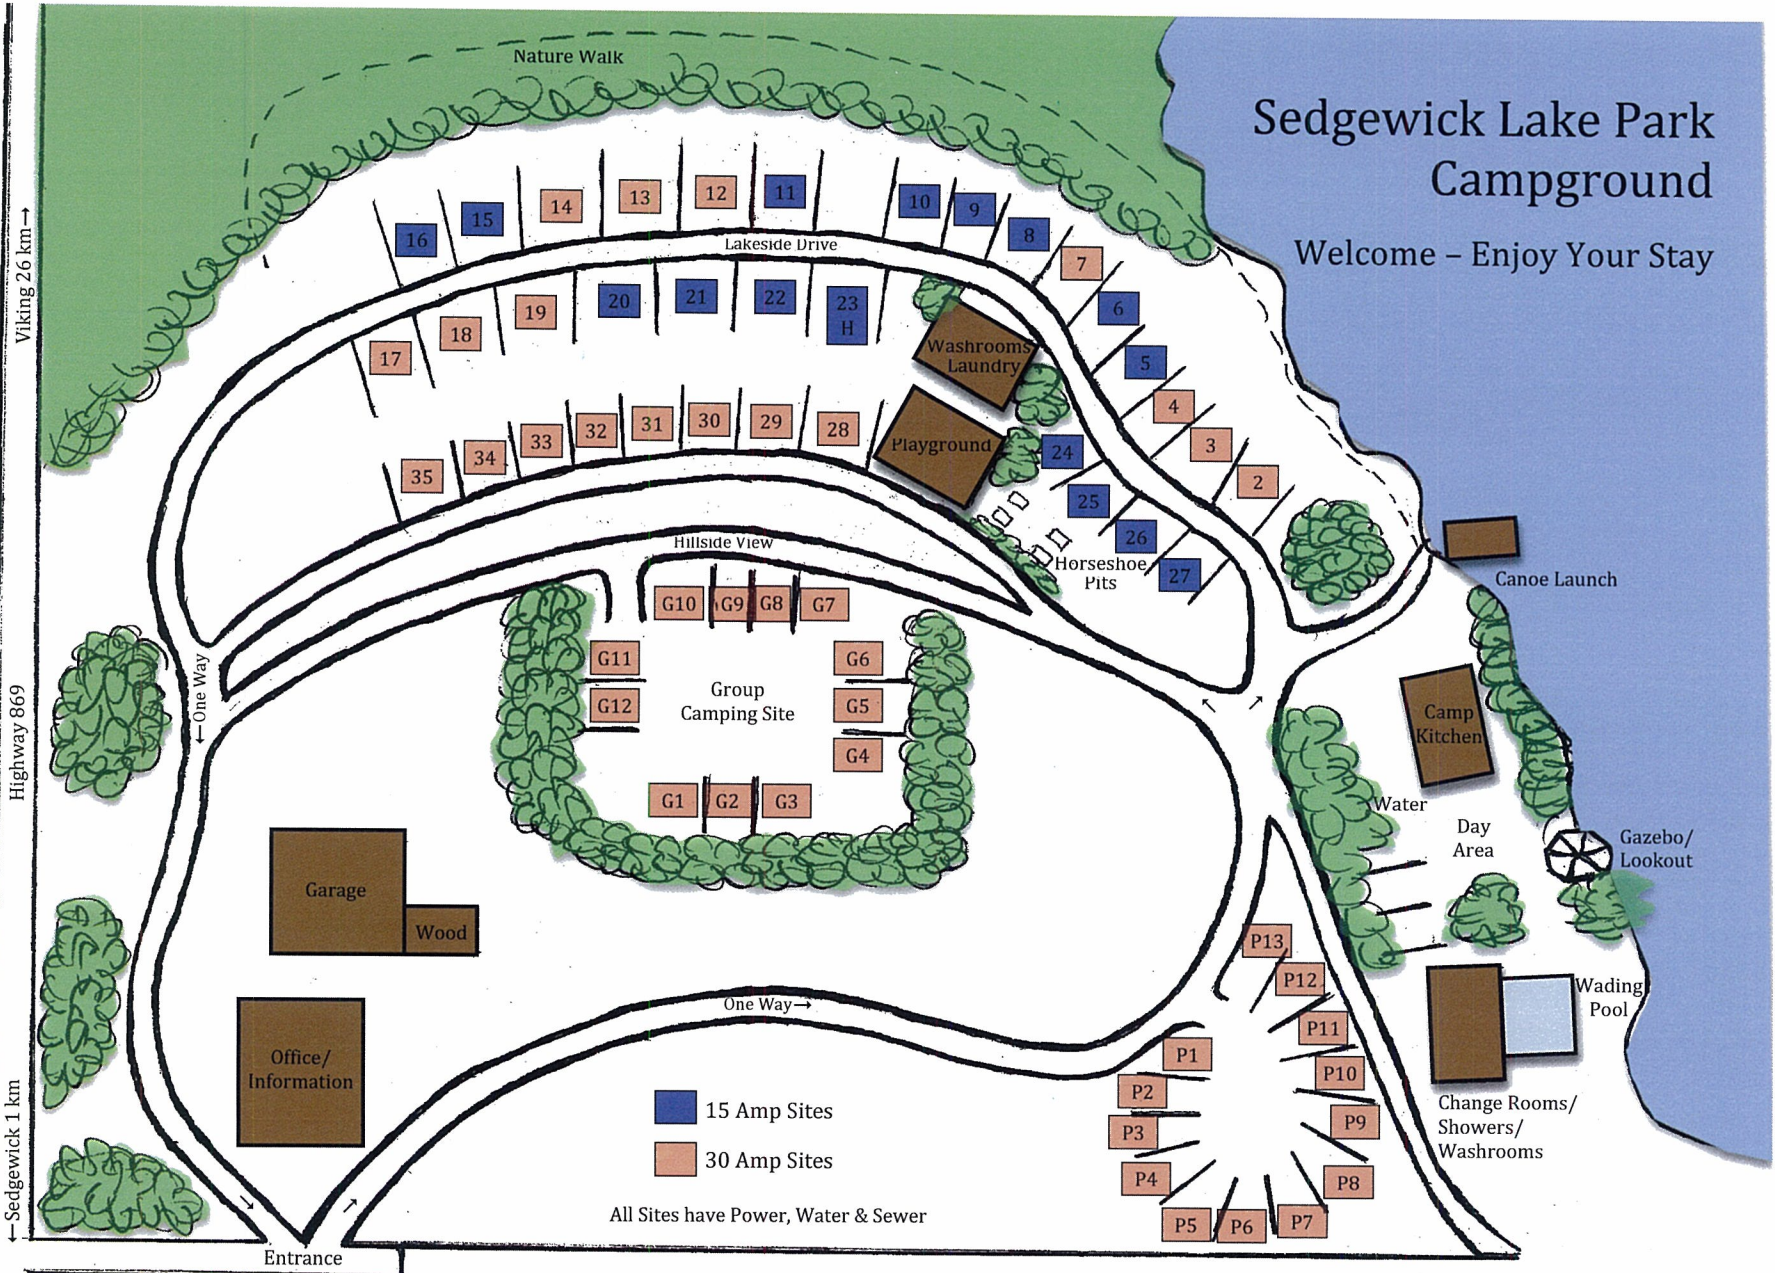

Sedgewick Lake Park Campground

Welcome - Enjoy Your Stay

Viking 26 km →

Highway 869

Sedgewick 1 km

- 15 Amp Sites
- 30 Amp Sites

All Sites have Power, Water & Sewer

Entrance

← One Way

One Way →

Lakeside Drive

Hillside View

Horseshoe Pits

Group Camping Site

Garage

Wood

Office/Information

Washrooms Laundry

Playground

Canoe Launch

Camp Kitchen

Water

Day Area

Gazebo/Lookout

Wading Pool

Change Rooms/Showers/Washrooms